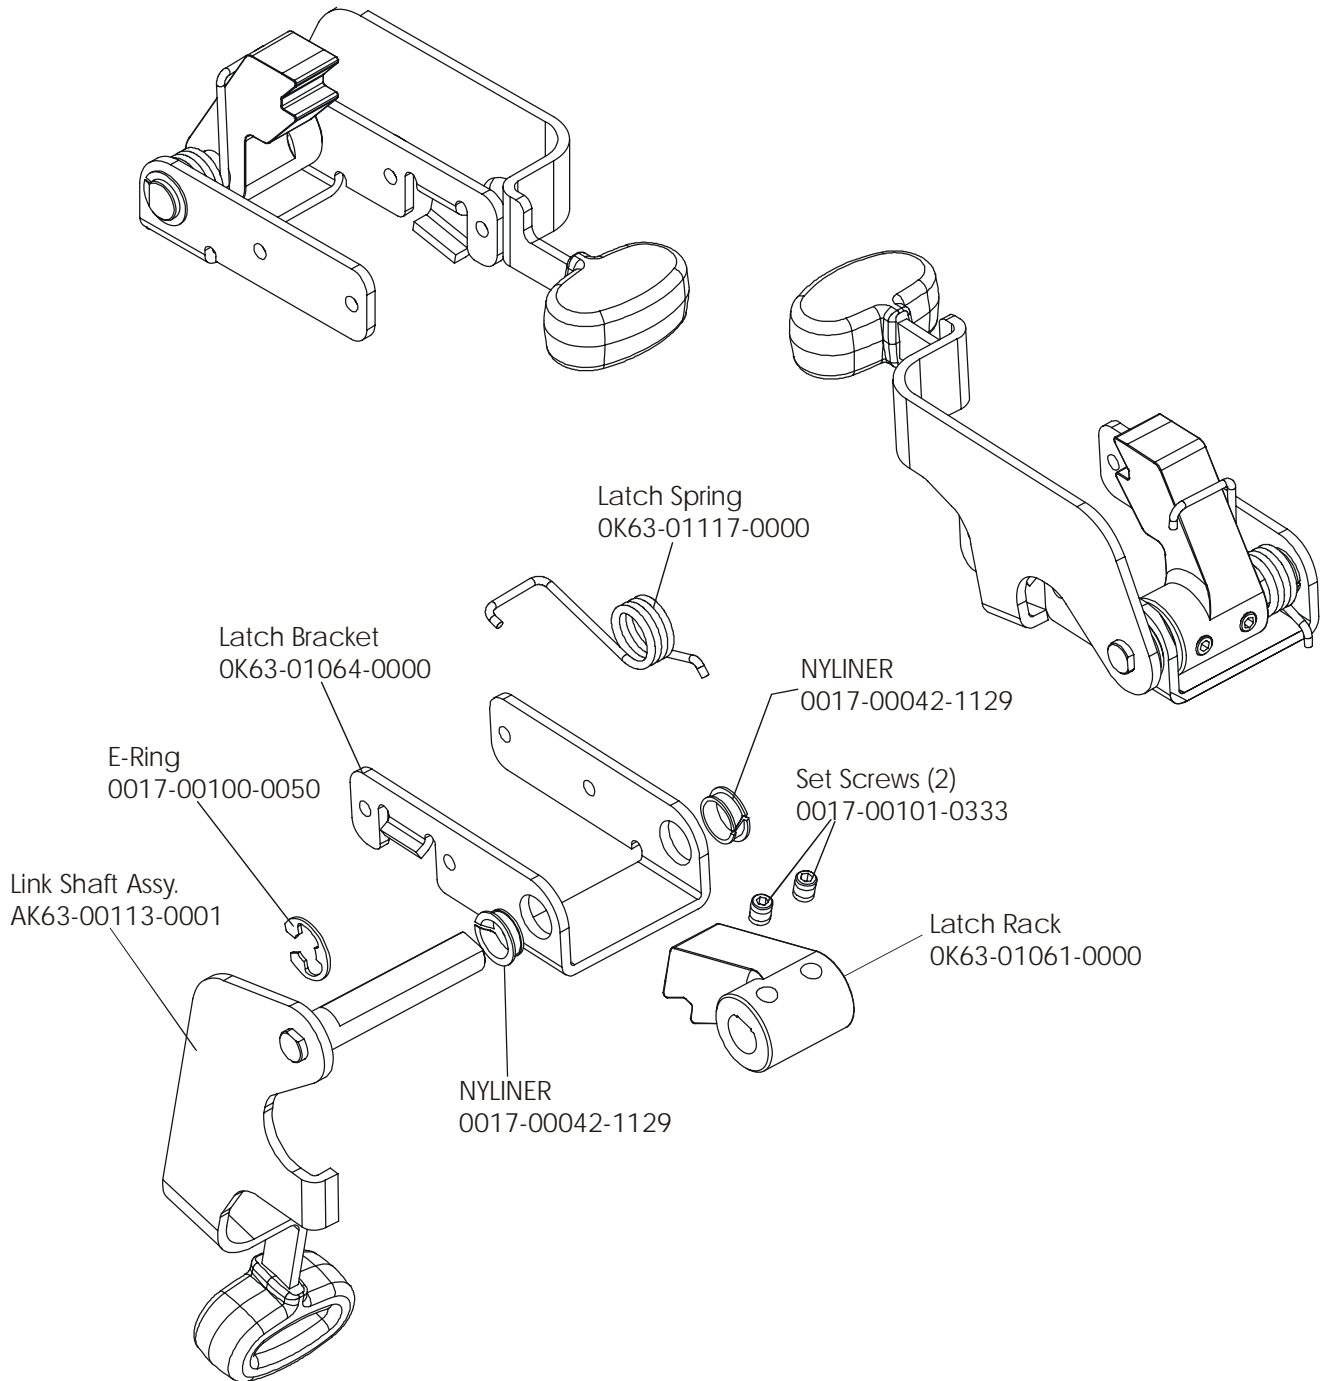

95CW-0XXX-02
S/N CCR100000 and UP

ARCTIC SILVER 95CW
Intermediate Shaft & Bearing Assembly

95CW-0XXX-02
S/N CCR100000 and UP

ARCTIC SILVER 95CW

Seat Latch Assembly - AK63-00043-0001

95CW-0XXX-02

S/N CCR100000 and UP

ARCTIC SILVER 95CW

Seat Post Assembly – AK63-00232-0002

95CW-0XXX-02

S/N CCR100000 and UP

ARCTIC SILVER 95CW
Console Support Assembly

95CW-0XXX-02
S/N CCR10000 and UP

ARCTIC SILVER 95CW
Left Side Shroud and Crankarm

95CW-0XXX-02
S/N CCR100000 and UP

ARCTIC SILVER 95CW
Right Side Shroud and Crankarm

95CW-0XXX-02
S/N CCR100000 and UP

ARCTIC SILVER 95CW
PCB Mounting Bracket Assembly

95CW-0XXX-02
S/N CCR10000 and UP

Assembly Number – AK63-00049-0000